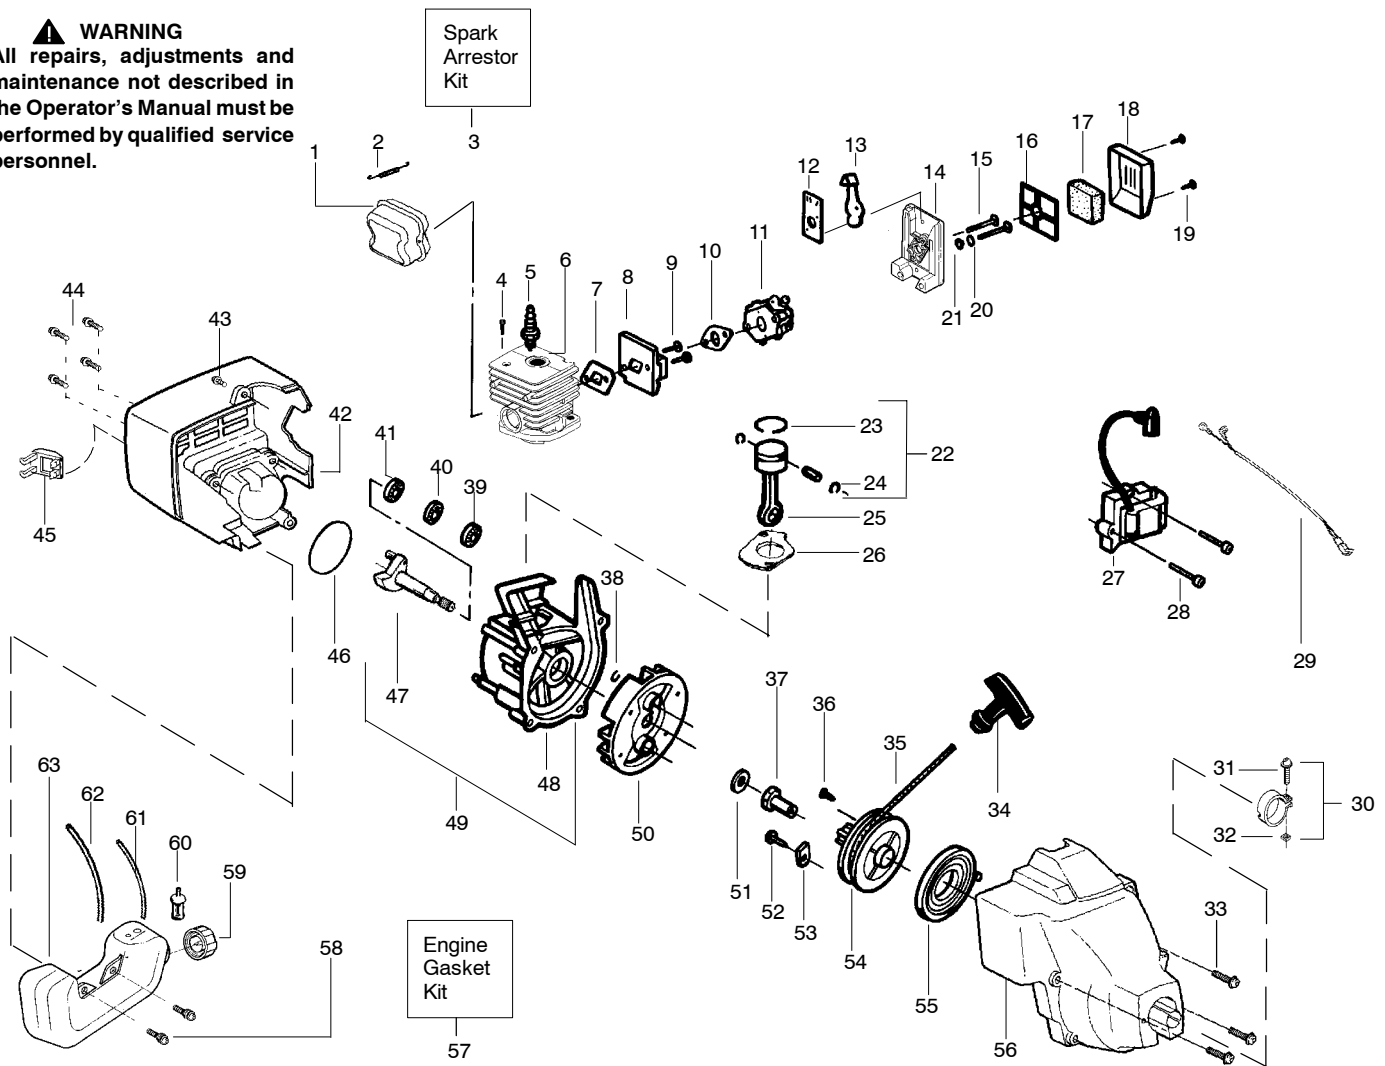

⚠ WARNING
All repairs, adjustments and maintenance not described in the Operator's Manual must be performed by qualified service personnel.

Ref.	Part No.	Description	Ref.	Part No.	Description	Ref.	Part No.	Description
1.	530071396	Kit - Muffler (incl. 2)	22.	530071833	Kit - Piston (Incl. 23, 24 & Pin)	45.	530054536	Guard-Muffler
2.	530042088	Spring-Muffler	23.	530055120	Ring-Piston	46.	530071363	O-Ring-C'case (kit)
3.	530071391	Kit-Spark Arrestor	24.	530015162	Retainer-Piston Pin	47.	530054753	Assy-Crankshaft
4.	530015953	Screw-Cylinder	25.	530069945	Assy-Connecting Rod	48.	530071627	Kit-Crankcase (Incl. 39-41)
5.	Champion	Spark Plug (RCJ 6Y)	26.	530071363	Gasket-Cylinder (kit)	49.	530071624	Assy-C'case & C'shaft (Incl. 38,47,48)
6.	530071359	Kit-Cylinder	27.	530039163	Module-Ignition	50.	530069886	Assy-Flywheel
7.	530071363	Gasket-Cyl/Carb.(kit)	28.	530016357	Screw	51.	530015828	Washer-Flat
8.	530057634	Adaptor-Carb.	29.	530049018	Assy-Switch Wire	52.	530015775	Screw
9.	530016014	Screw	30.	530056365	Assy-Nose Cone Clamp (Incls. 31 & 32)	53.	530027523	Retainer
10.	530071363	Gasket-Carb.(kit)	31.	530016381	Screw-Nose Cone	54.	530069400	Kit-Starter Pulley (Incl. 36)
11.	530071630	Kit - Carburetor Ass'y (C1U-W7D)	32.	530016382	Nut-Nose Cone	55.	530042085	Spring-Starter
Repair kits are not available for this carb. - Please order complete assy.			33.	530015810	Screw	56.	530071677	Kit-Fan Hsg. Assy.
12.	530038747	Plate-Choke Mounting	34.	530027569	Handle-Starter	57.	530071363	Kit-Engine Gasket (Incl. 7,10,26,46)
13.	530038686	Shutter-Choke	35.	530069232	Kit - Rope	58.	530016379	Retainer-Fuel Tank
14.	530052431	Box-Air	36.	530016392	Screw	59.	530014347	Assy-Fuel Cap w/ret.
15.	530016393	Screw	37.	530038604	Coupling-Drive	60.	530095646	Assy-Fuel Pickup
16.	530036569	Plate - Filter Support	38.	530015941	Retain. Ring-C'shaft	61.	530069247	Kit-Fuel Line (Small)
17.	530036575	Foam-Air Filter	39.	530055728	Bearing-Outer	62.	530069216	Kit-Fuel Line (Large)
18.	530036568	Cover-Air Filter	40.	530019264	Seal-C'case	63.	530049296	Assy-Fuel Tank (Incl. cap, fuel line, filter)
19.	530016349	Screw	41.	530032125	Bearing-Inner			
20.	530015852	Spacer-Choke	42.	530057026	Shroud-Rear			
21.	530015254	Washer	43.	530015934	Screw			
			44.	530015810	Screw			

✓ = NEW PART NUMBER FOR THIS IPL   ★ = REFER TO THE SERVICE REFERENCE INDICATED FOR MORE INFORMATION. (LOCATED AT END OF IPL)